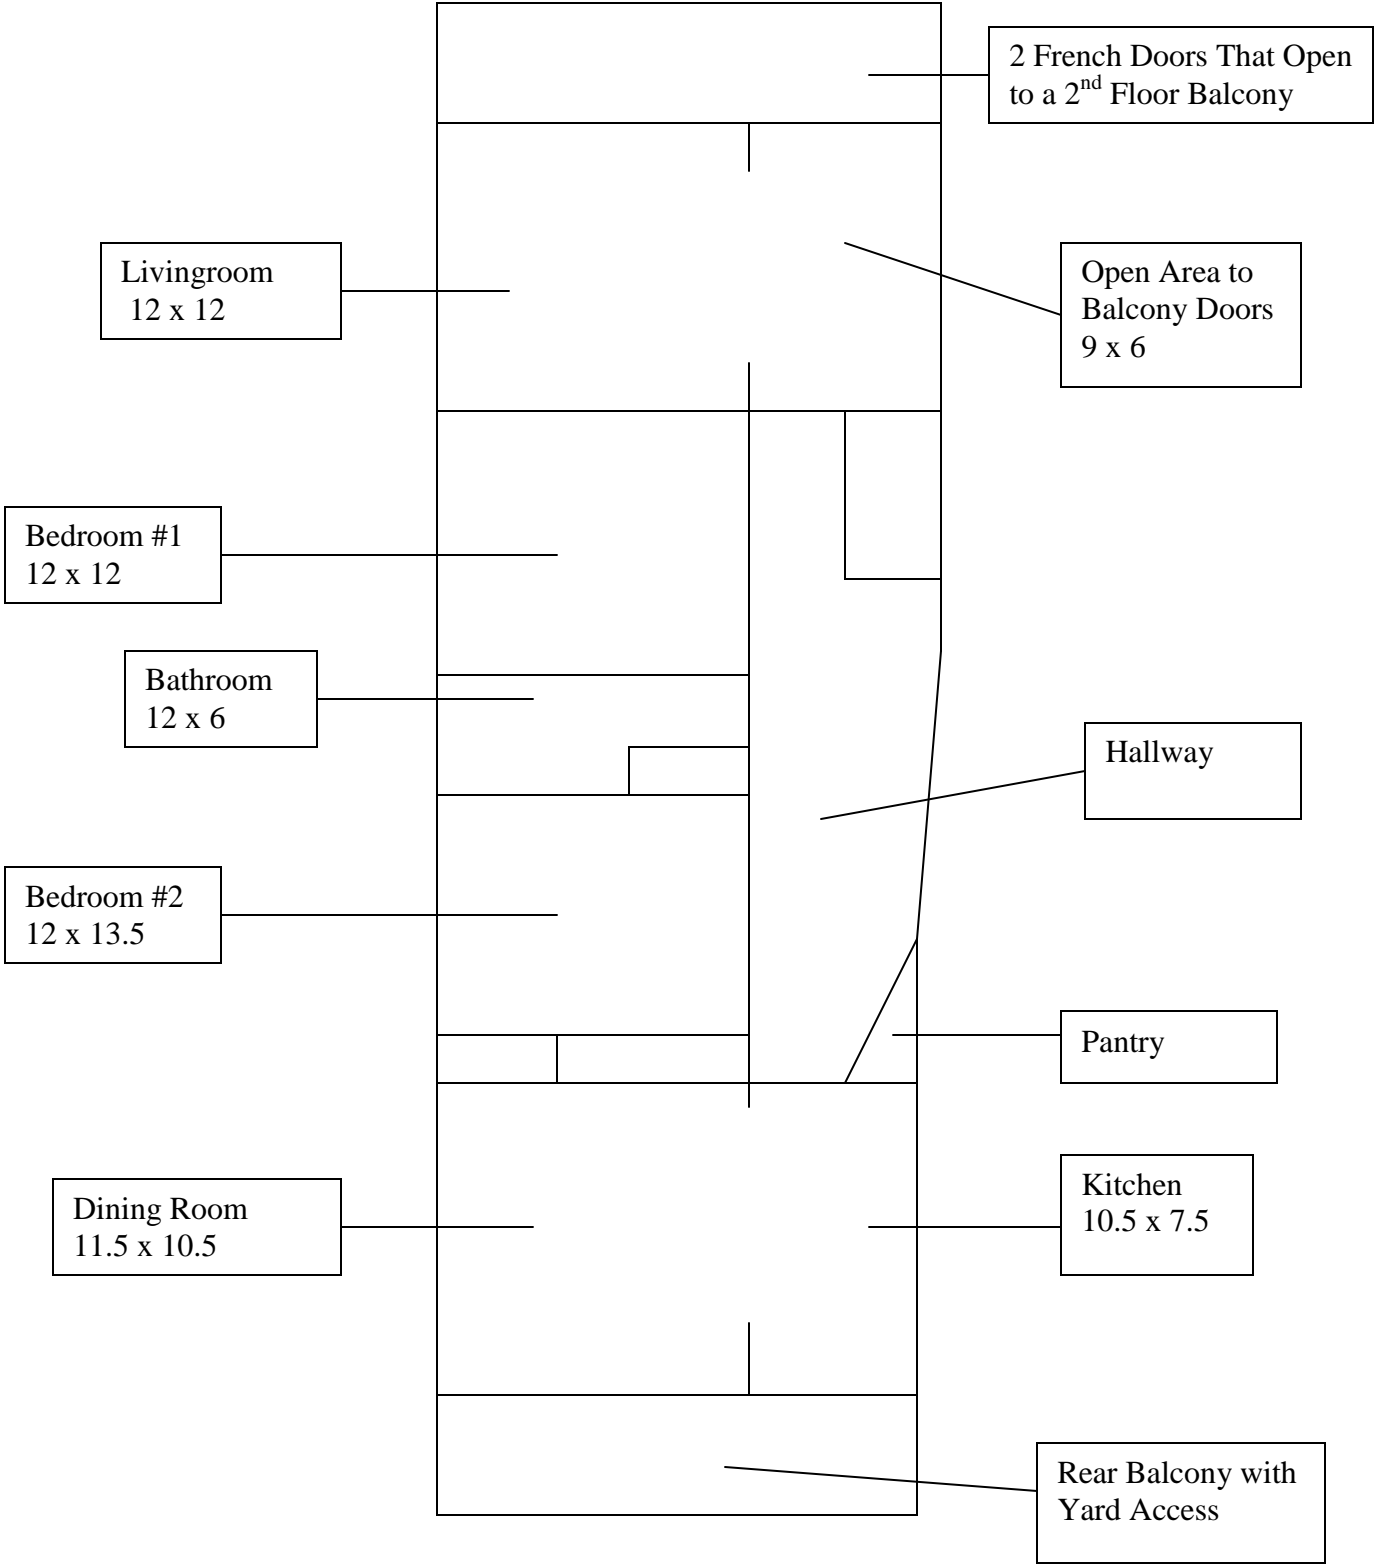

***2700 W. Main Street**
Approx 1000sqft

**Room Sizes Are Approximates*