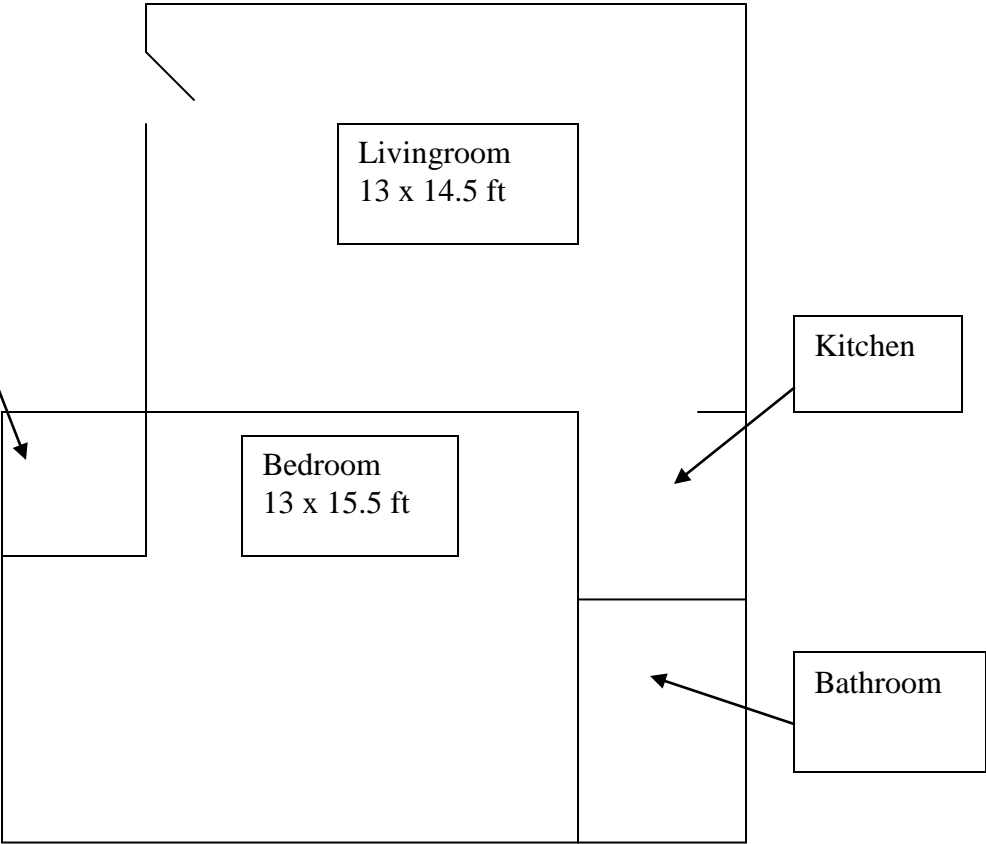

**\*3230 West Grace Street**  
Approx 500 sqft

Closet

\* Size of Rooms are Approximates