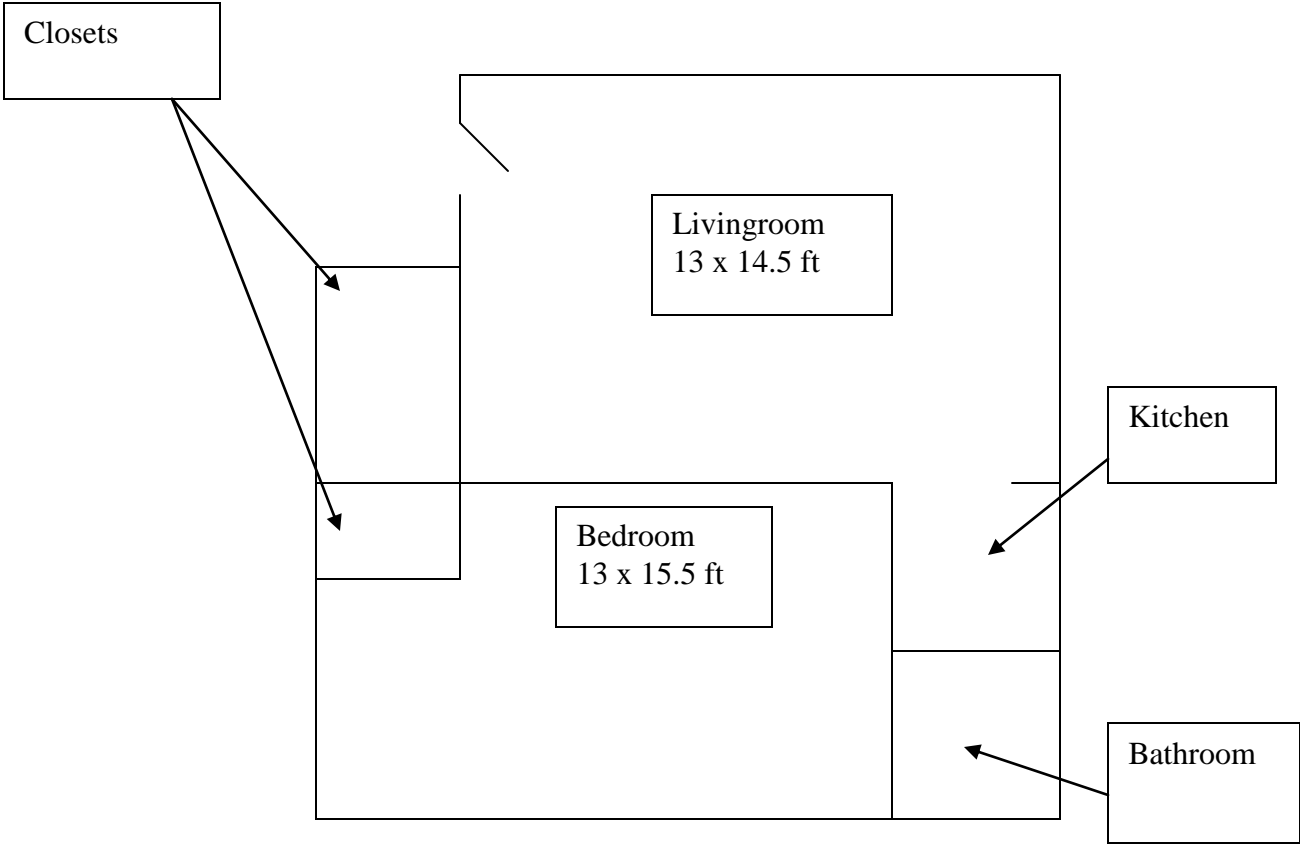

**\*3230 West Grace Street**  
Approx 500 sqft

\* Size of Rooms are Approximates