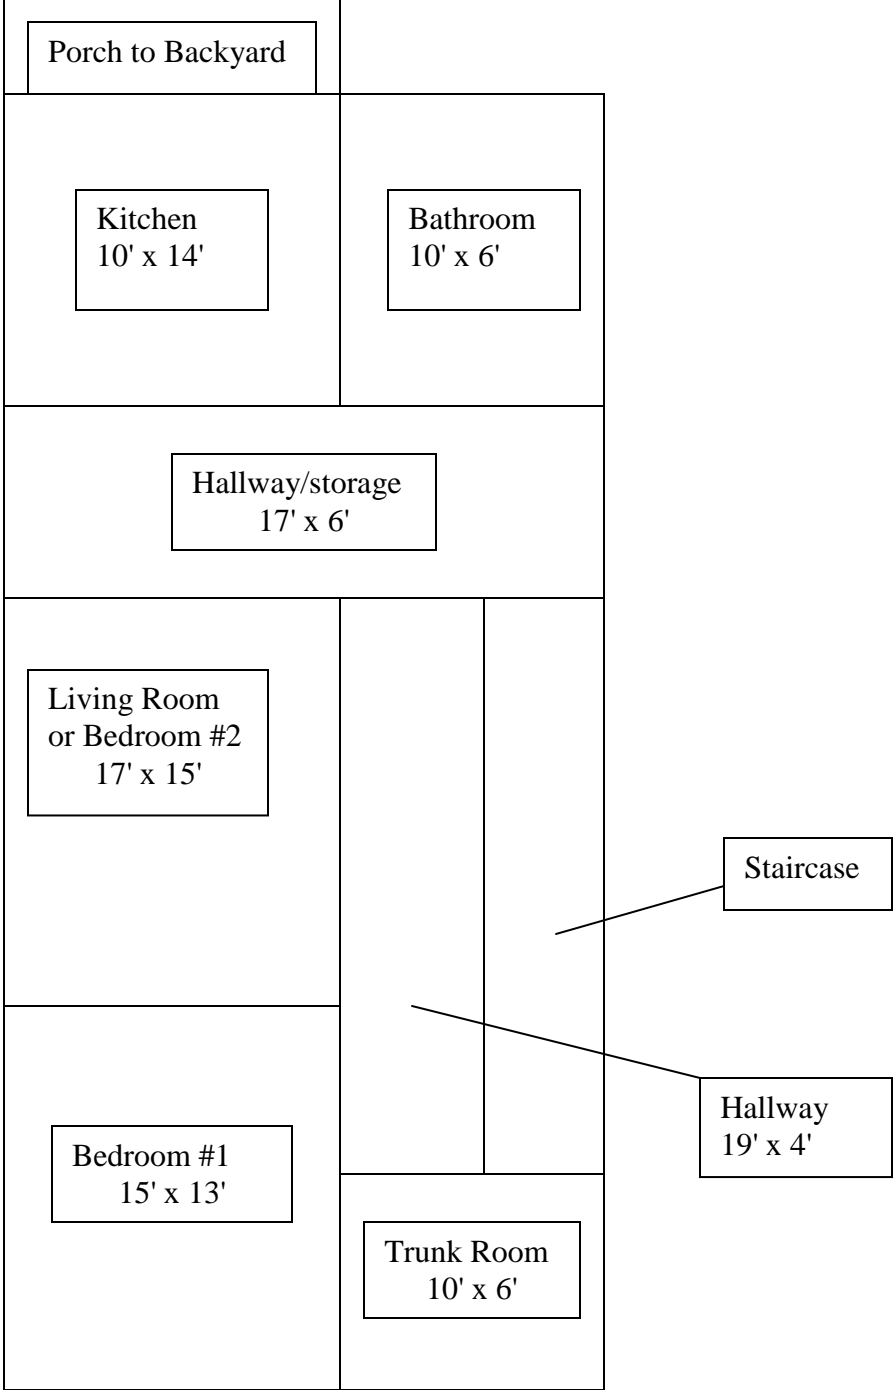

*** 424 N. Stafford**
approx 825sqft

***2nd Floor Apartment in Duplex,**
Room Sizes are Approximates