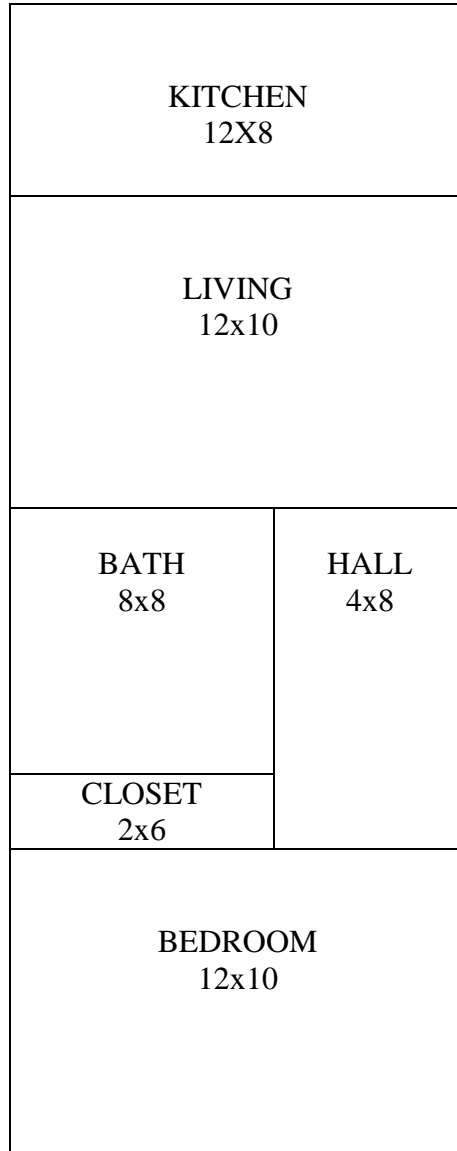

9 S. Crenshaw Ave

Approx 450 sqft

*Room sizes are approximates